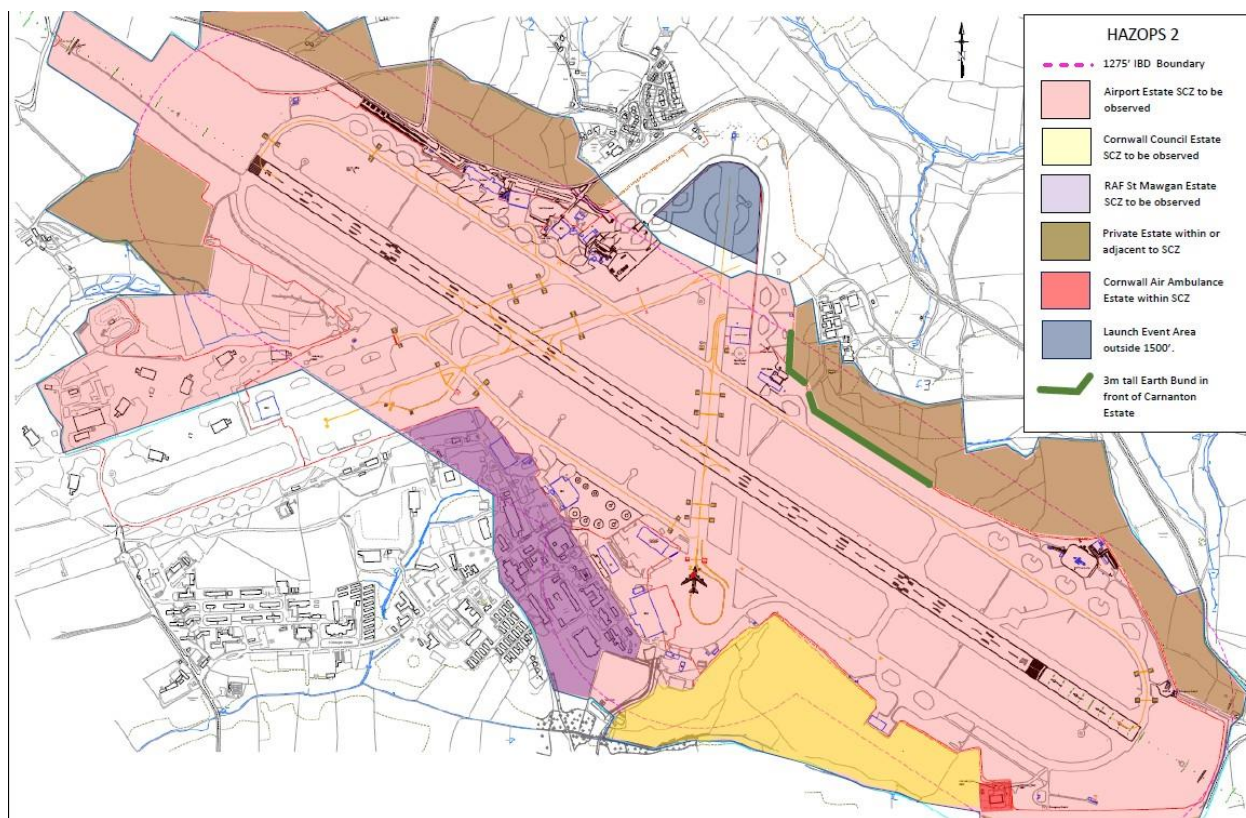

Figure 13: Spaceport Side Layout with Security & SCZ Boundaries (detailing 1275ft SCZ)

Figure 14: Spaceport Side Layout with Security & SCZ Boundaries (detailing 1275ft SCZ)